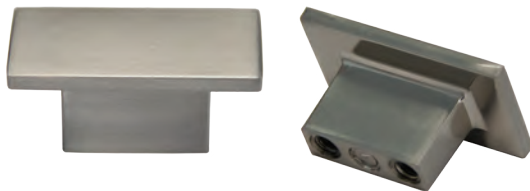

K-910

30mm Diecast Knob

CASE QTY	250	WEIGHT/CASE	33 lbs
BOX QTY	25	PROJECTION	28mm
DIAMETER	30mm		

Available Colors	Item Number	Price
Oil Rubbed Bronze	K-910.10B	$2.80
Antique Brass	K-910.AB*	$2.80
Matte Black	K-910.BK	$2.80
Black Nickel	K-910.BN*	$2.80
Weathered Black	K-910.DACM*	$2.80
Dark Pewter	K-910.DP	$2.96
Polished Brass	K-910.PB*	$2.80
Polished Chrome	K-910.PC	$2.80
Rose Gold	K-910.RG	$2.80
Satin Brass	K-910.SB*	$2.80
Satin Chrome	K-910.SC*	$2.80
Satin Nickel	K-910.SN	$2.80
White	K-910.WT*	$2.80