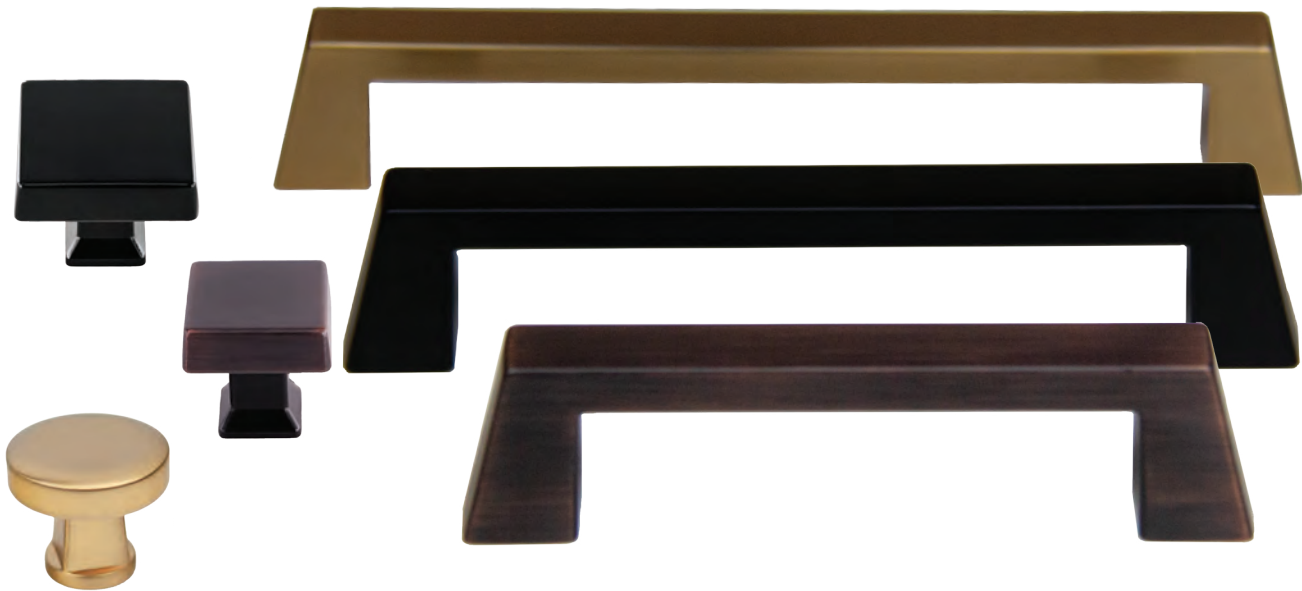

K-94727

37mm Colorado Square Oversized Knob

CASE QTY	100	WEIGHT/CASE	27 lbs
BOX QTY	10	PROJECTION	30mm
LENGTH	37mm	WIDTH	37mm

Available Colors	Item Number	Price
Oil Rubbed Bronze	K-94727.10B*	$8.53
Matte Black	K-94727.BK	$7.88
Dark Pewter	K-94727.DP*	$8.53
Polished Chrome	K-94727.PC*	$8.18
Rose Gold	K-94727.RG	$9.07
Satin Nickel	K-94727.SN	$8.68

P-92837

Colorado Pull 128mm CC

CASE QTY	100	WEIGHT/CASE	35.15 lbs
BOX QTY	10	PROJECTION	30mm
LENGTH	150mm	WIDTH	16mm

Available Colors	Item Number	Price
Oil Rubbed Bronze	P-92837.10B	$9.99
Matte Black	P-92837.BK	$9.30
Dark Pewter	P-92837.DP	$9.99
Polished Chrome	P-92837.PC	$9.60
Rose Gold	P-92837.RG	$10.80
Satin Nickel	P-92837.SN	$10.27

P-92836

Colorado Pull 96mm CC

CASE QTY	150	WEIGHT/CASE	44.66 lbs
BOX QTY	15	PROJECTION	30mm
LENGTH	118mm	WIDTH	16mm

Available Colors	Item Number	Price
Oil Rubbed Bronze	P-92836.10B	$8.53
Matte Black	P-92836.BK	$7.84
Dark Pewter	P-92836.DP	$8.53
Polished Chrome	P-92836.PC	$8.11
Rose Gold	P-92836.RG	$9.22
Satin Nickel	P-92836.SN	$8.68

P-92838

Colorado Pull 160mm CC

CASE QTY	100	WEIGHT/CASE	40.55 lbs
BOX QTY	10	PROJECTION	30mm
LENGTH	182mm	WIDTH	16mm

Available Colors	Item Number	Price
Oil Rubbed Bronze	P-92838.10B	$12.37
Matte Black	P-92838.BK	$11.48
Dark Pewter	P-92838.DP	$12.37
Polished Chrome	P-92838.PC	$11.87
Rose Gold	P-92838.RG	$13.49
Satin Nickel	P-92838.SN	$12.68

* Product is a special order and requires 3 days lead time.

by