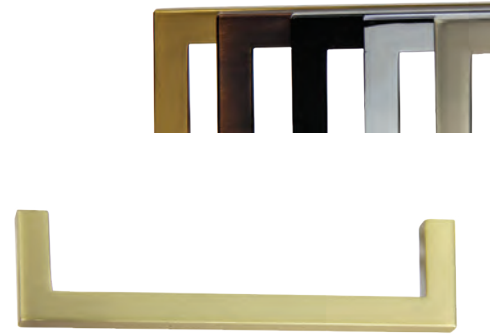

P-87228 ✓

Square Pull 160mm CC

CASE QTY	100	WEIGHT/CASE	32 lbs
BOX QTY	25	PROJECTION	35mm
LENGTH	169.5mm	WIDTH	9.8mm

Available Colors

Oil Rubbed Bronze
Matte Black
Dark Pewter
Polished Chrome
Rose Gold
Satin Nickel

Item Number

P-87228.10B	$8.44
P-87228.BK	$8.86
P-87228.DP	$8.85
P-87228.PC	$8.28
P-87228.RG	$9.61
P-87228.SN	$9.52

P-87229 ✓

Square Pull 192mm CC

CASE QTY	100	WEIGHT/CASE	37 lbs
BOX QTY	25	PROJECTION	35mm
LENGTH	201.5mm	WIDTH	9.8mm

Available Colors

Oil Rubbed Bronze
Matte Black
Dark Pewter
Polished Chrome
Rose Gold
Satin Nickel

Item Number

P-87229.10B	$10.94
P-87229.BK	$10.68
P-87229.DP	$11.43
P-87229.PC	$10.69
P-87229.RG	$11.22
P-87229.SN	$11.07

P-87300 ✓

Square Pull 224mm CC

CASE QTY	50	WEIGHT/CASE	20 lbs
BOX QTY	10	PROJECTION	35mm
LENGTH	232.8mm	WIDTH	9.8mm

Available Colors

Oil Rubbed Bronze
Matte Black
Satin Nickel

Item Number

P-87300.10B	$13.83
P-87300.BK	$13.29
P-87300.SN	$13.49

P-87140.SN ✓

Bar Pull 280mm CC

CASE QTY	100	WEIGHT/CASE	42 lbs
BOX QTY	25	PROJECTION	28mm
LENGTH	289mm	WIDTH	9.8mm

Available Colors

Satin Nickel

Item Number

P-87140.SN	$17.33

P-87328.SN ✓

Square Pull 320mm CC

CASE QTY	100	WEIGHT/CASE	43 lbs
BOX QTY	10	PROJECTION	28mm
LENGTH	329.5mm	WIDTH	9.8mm

Available Colors

Satin Nickel

Item Number

P-87328.SN	$16.56

* Product is a special order and requires 3 days lead time.

by