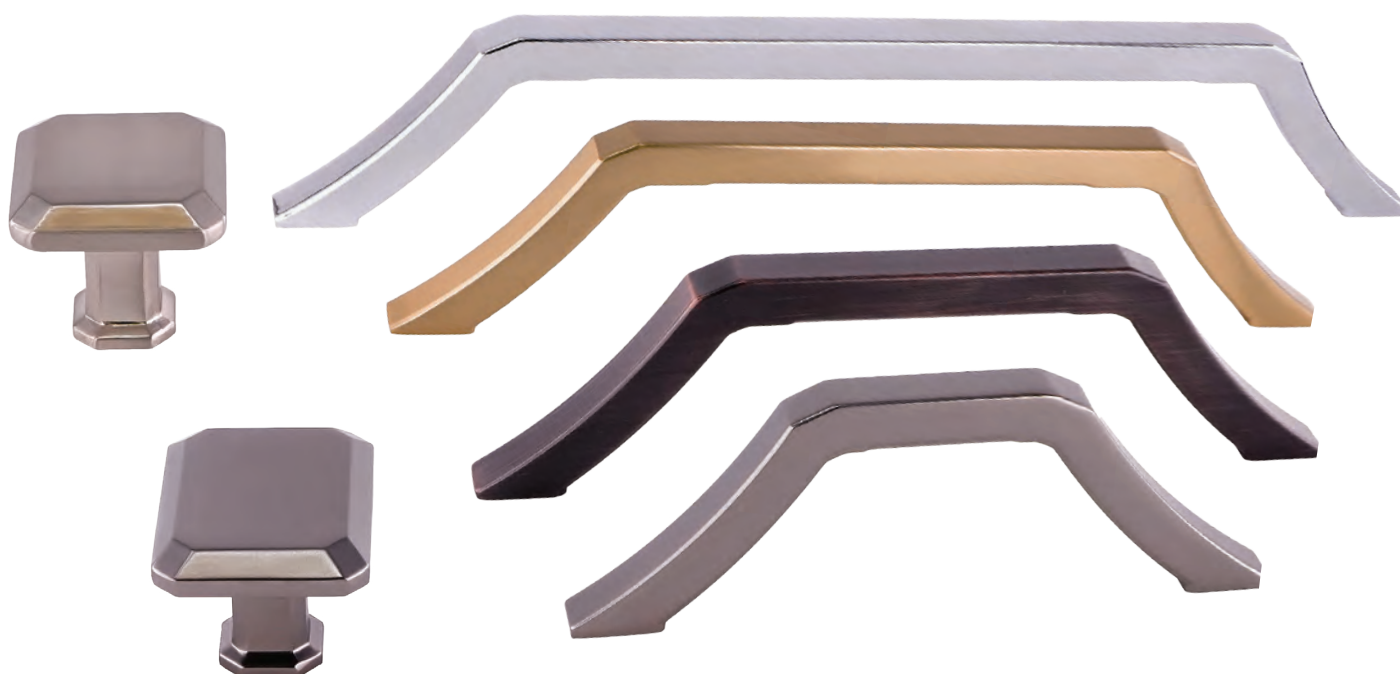

P-94096 ✓

Milan Pull 96mm CC

CASE QTY	200	WEIGHT/CASE	37 lbs
BOX QTY	20	PROJECTION	39mm
LENGTH	121mm	WIDTH	10mm

Available Colors

Oil Rubbed Bronze
Matte Black
Dark Pewter
Polished Chrome
Rose Gold
Satin Nickel

Item Number	Price
P-94096.10B	$8.18
P-94096.BK	$7.22
P-94096.DP	$7.99
P-94096.PC	$7.57
P-94096.RG	$8.60
P-94096.SN	$8.26

P-94128 ✓

Milan Pull 128mm CC

CASE QTY	200	WEIGHT/CASE	43 lbs
BOX QTY	20	PROJECTION	39mm
LENGTH	153mm	WIDTH	10mm

Available Colors

Oil Rubbed Bronze
Matte Black
Dark Pewter
Polished Chrome
Rose Gold
Satin Nickel

Item Number	Price
P-94128.10B	$10.33
P-94128.BK	$9.07
P-94128.DP	$9.99
P-94128.PC	$9.37
P-94128.RG	$10.76
P-94128.SN	$10.33

P-94160 ✓

Milan Pull 160mm CC

CASE QTY	200	WEIGHT/CASE	51 lbs
BOX QTY	20	PROJECTION	39mm
LENGTH	185mm	WIDTH	10mm

Available Colors

Oil Rubbed Bronze
Matte Black
Dark Pewter
Polished Chrome
Rose Gold
Satin Nickel

Item Number	Price
P-94160.10B	$12.37
P-94160.BK	$10.99
P-94160.DP	$11.91
P-94160.PC	$11.29
P-94160.RG	$12.87
P-94160.SN	$12.37

P-94210 ✓

Milan Pull 210mm CC

CASE QTY	100	WEIGHT/CASE	32 lbs
BOX QTY	25	PROJECTION	39mm
LENGTH	234.5mm	WIDTH	10mm

Available Colors

Oil Rubbed Bronze
Matte Black
Dark Pewter
Polished Chrome
Rose Gold
Satin Nickel

Item Number	Price
P-94210.10B	$14.90
P-94210.BK	$13.21
P-94210.DP	$14.37
P-94210.PC	$13.64
P-94210.RG	$15.56
P-94210.SN	$14.90