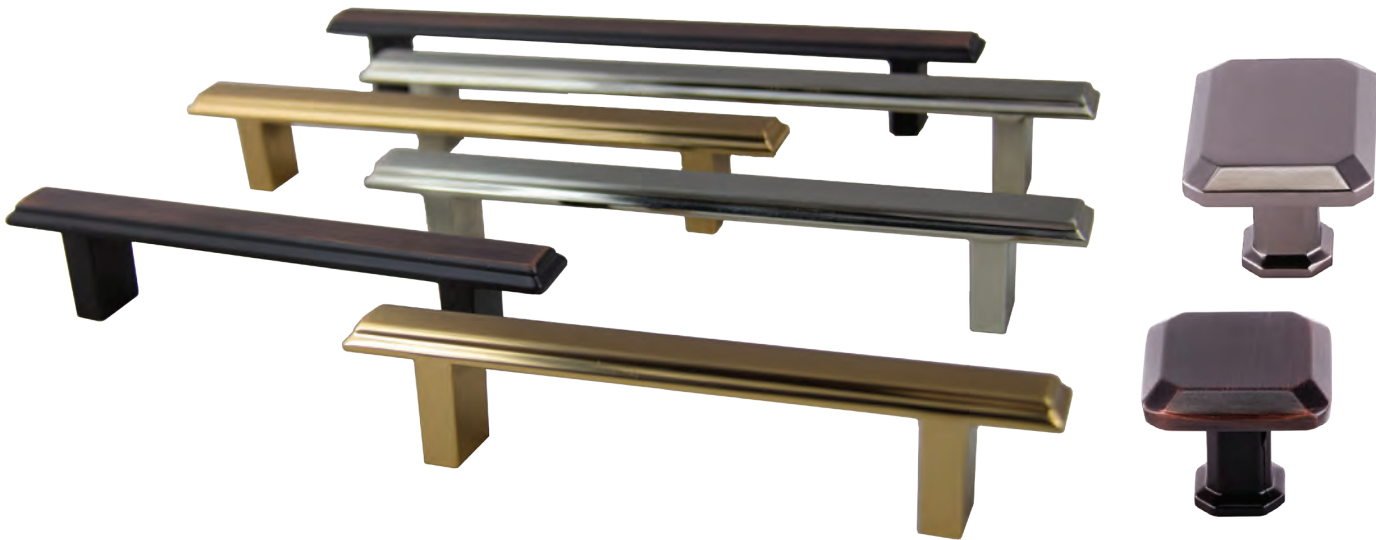

WASHINGTON COLLECTION

30

K-92230

28mm Square Knob

CASE QTY	250	WEIGHT/CASE	23 lbs
BOX QTY	25	PROJECTION	26mm
LENGTH	28mm	WIDTH	28mm

Available Colors

Oil Rubbed Bronze
Matte Black
Dark Pewter
Polished Chrome
Rose Gold
Satin Nickel