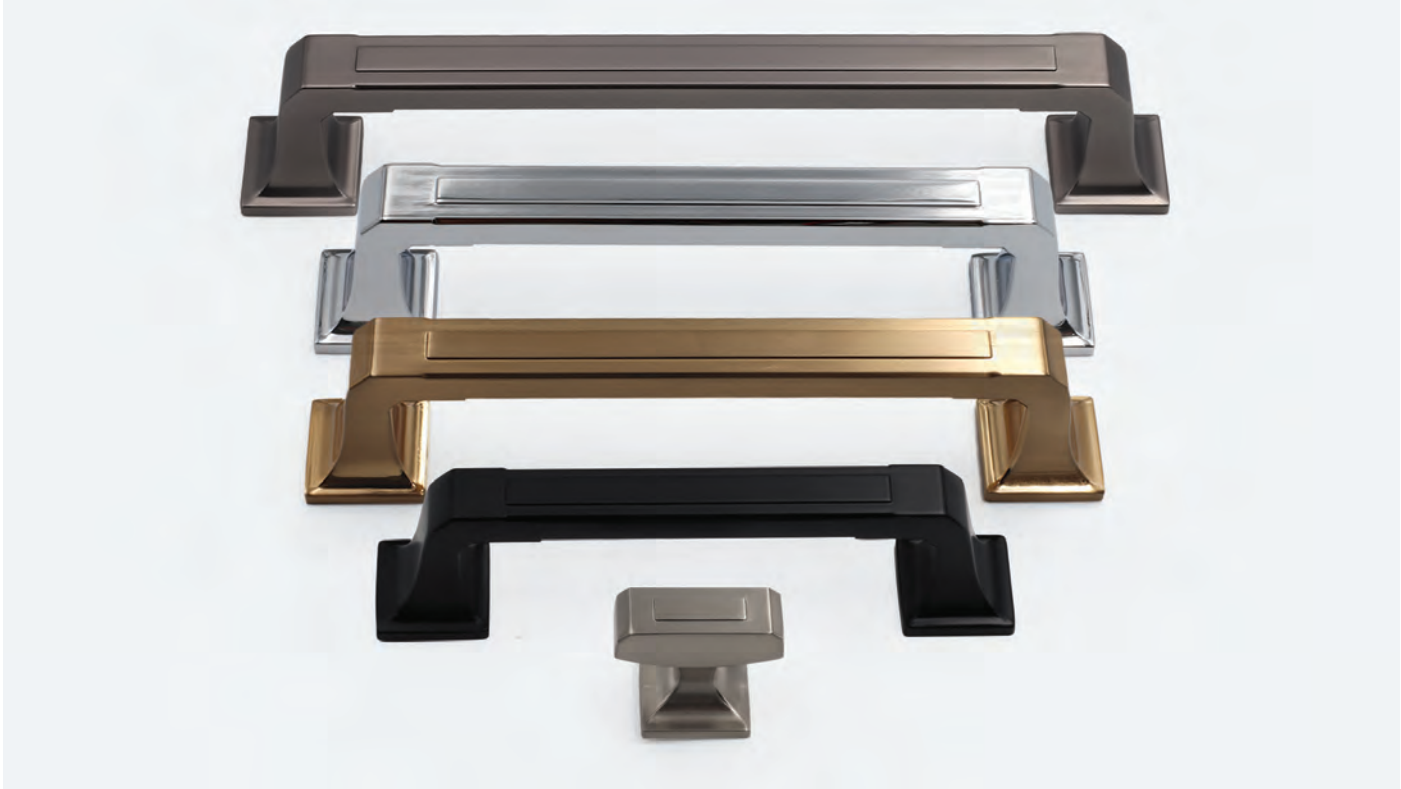

VALENCIA COLLECTION

Pending Patent

28

K-95003

Valencia Knob 38mm

CASE QTY	200	WEIGHT/CASE	28.4 lbs
BOX QTY	20	PROJECTION	32mm
LENGTH	25mm	WIDTH	25mm

Available Colors	Item Number	Price
Oil Rubbed Bronze	K-95003.10B	$5.49
Matte Black	K-95003.BK	$4.99
Dark Pewter	K-95003.DP	$5.53
Polished Chrome	K-95003.PC	$5.15
Rose Gold	K-95003.RG	$5.76
Satin Nickel	K-95003.SN	$5.57

P-97096

Valencia Pull 96mm C/C

CASE QTY	100	WEIGHT/CASE	26 lbs
BOX QTY	10	PROJECTION	32mm
LENGTH	117mm	WIDTH	21mm

Available Colors	Item Number	Price
Oil Rubbed Bronze	P-97096.10B	$9.07
Matte Black	P-97096.BK	$8.30
Dark Pewter	P-97096.DP	$9.18
Polished Chrome	P-97096.PC	$8.68
Rose Gold	P-97096.RG	$9.33
Satin Nickel	P-97096.SN	$9.14

P-97128

Valencia Pull 128mm C/C

CASE QTY	60	WEIGHT/CASE	23.64 lbs
BOX QTY	10	PROJECTION	35mm
LENGTH	151mm	WIDTH	23mm

Available Colors	Item Number	Price
Oil Rubbed Bronze	P-97128.10B	$12.57
Matte Black	P-97128.BK	$11.33
Dark Pewter	P-97128.DP	$12.68
Polished Chrome	P-97128.PC	$11.80
Rose Gold	P-97128.RG	$12.83
Satin Nickel	P-97128.SN	$12.57

P-97160

Valencia Pull 160mm C/C

CASE QTY	60	WEIGHT/CASE	27.78 lbs
BOX QTY	10	PROJECTION	35mm
LENGTH	183mm	WIDTH	23mm

Available Colors	Item Number	Price
Oil Rubbed Bronze	P-97160.10B	$15.29
Matte Black	P-97160.BK	$13.72
Dark Pewter	P-97160.DP	$15.41
Polished Chrome	P-97160.PC	$14.37
Rose Gold	P-97160.RG	$15.60
Satin Nickel	P-97160.SN	$15.29

by