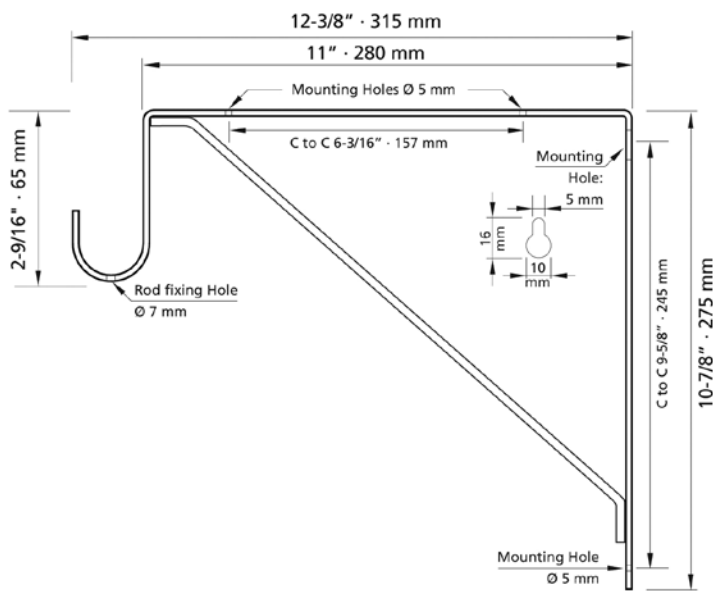

## Rod Support & Shelf Bracket for Round Rod

Chrome

Dull Nickel

Oil Rubbed Bronze

- Available in Chrome, Dull Nickel and Oil Rubbed Bronze
- Steel, 3mm thickness
- Overall dimensions:  
Height: 10-7/8"  
Depth: 11-3/4"  
Width: 1"
- Supports round rod up to 1-5/16" in diameter
- Shelf material up to 14" deep
- Load capacity: 110 lbs.
- Rod fixing hole

\* Screws not included

Code	Description	List/ea
72535-CR	Round Rod Shelf Support, Chrome	\$ 10.95
72535-DN	Round Rod Shelf Support, Dull Nickel	10.95
72535-ORB	Round Rod Shelf Support, Oil R Bronze	10.95