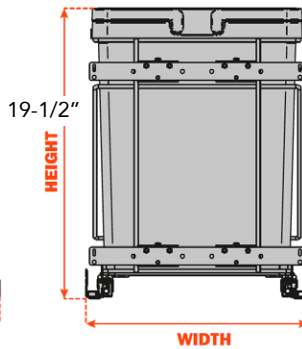

Order 1 Shelf Set & 1 Hardware Set

Code	Description	List/ea
FLY40CH-L	2 shelf set, Fly Moon, 29" W, LH	\$ 315
FLY40CH-R	2 shelf set, Fly Moon, 29" W, RH	315
FLY45CH-L	2 shelf set, Fly Moon, 32" W, LH	315
FLY45CH-R	2 shelf set, Fly Moon, 32" W, RH	315
FLY-LH	Standard Hdwr Set, LH	340
FLY-RH	Standard Hdwr Set, RH	340
FLY-LH-SC	Soft Close Hdwr Set, LH	445
FLY-RH-SC	Soft Close Hdwr Set, RH	445

**SALICE** KITCHEN SPACE ORGANIZERS

**Smart Corner - Soft Close, Rear Shelves Slide Out**

- Easy to Install
- Min door opening: 17", Height min: 22-3/8"
- Soft Close, Full Extension, opens in one movement
- For Frameless Cabinets
- Load Cap: Back shelves: 44 lbs, front shelves: 22 lbs.
- Maple melamine bottoms with Champagne railing

Right hand version

All Shelves extend

Dimensions

Available Left Hand or Right Hand

<u>Code</u>	<u>Depth</u>	<u>Width</u>	<u>Height</u>
SMC-45LH / RH	19-1/4"	33-5/16"	22-3/8"

**YouTube** See Installation video at MacMurrayPacific.com

- Easy to Install
- Bottom Mount, Soft Close
- Smooth Undermount Slides
- Door mount brackets improve stability: 15" vertical centers
- Bins equipped with handles to lift cans up
- Depth: 19-5/8", Height: 19-1/2"