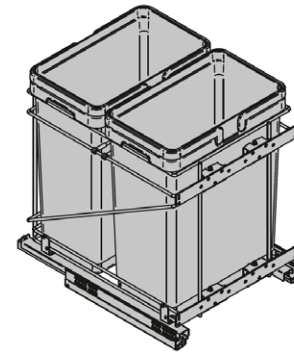

<u>Code</u>	<u>Description</u>	<u>List/ea</u>
QPAM12-1C	Single 35 Qt, 12"W Base pull-out	$ 153
QPAM15-2C	Double 32 Qt, 15"W " "	200
QPAM21-2C	Double 35 Qt, 21"W " "	265