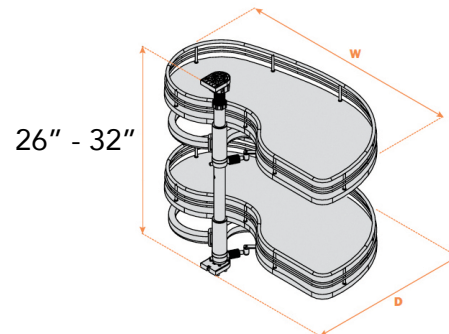

**SALICE** KITCHEN SPACE ORGANIZERS

**Fly Moon**

- Shelves pull out independently
- Easy to Install
- Height adjustable shaft: 26" - 32"
- Maple melamine tray bottoms with Champagne railing
- Load Cap: 44 lbs /shelf
- Order Shelf set and hardware separately, choose Right or Left
- Standard and Soft Close versions available

Code	Hand	Min. Opening	Depth	Width	26" - 32"
FLY40CH-R	RH	13-5/8"	16-1/32"	29"	
FLY40CH-L	LH	13-5/8"	16-1/32"	29"	
FLY45CH-R	RH	16"	17-3/8"	32-3/16"	
FLY45CH-L	LH	16"	17-3/8"	32-3/16"	

**YouTube** See video at MacMurrayPacific.com

Order 1 Shelf Set & 1 Hardware Set

Code	Description	List/ea
FLY40CH-L	2 shelf set, Fly Moon, 29" W, LH	\$ 315
FLY40CH-R	2 shelf set, Fly Moon, 29" W, RH	315
FLY45CH-L	2 shelf set, Fly Moon, 32" W, LH	315
FLY45CH-R	2 shelf set, Fly Moon, 32" W, RH	315
FLY-LH	Standard Hdwr Set, LH	340
FLY-RH	Standard Hdwr Set, RH	340
FLY-LH-SC	Soft Close Hdwr Set, LH	445
FLY-RH-SC	Soft Close Hdwr Set, RH	445

**SALICE** KITCHEN SPACE ORGANIZERS

**Smart Corner - Soft Close, Rear Shelves Slide Out**

- Easy to Install
- Min door opening: 17", Height min: 22-3/8"
- Soft Close, Full Extension, opens in one movement
- For Frameless Cabinets
- Load Cap: Back shelves: 44 lbs, front shelves: 22 lbs.
- Maple melamine bottoms with Champagne railing