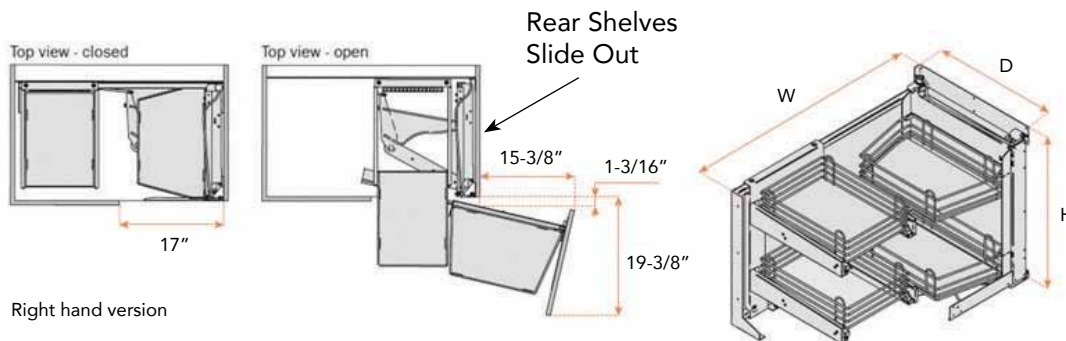

**SALICE** KITCHEN SPACE ORGANIZERS

**Fly Moon**

- Shelves pull out independently
- Easy to Install
- Height adjustable shaft: 26" - 32"
- Maple melamine tray bottoms with Champagne railing
- Load Cap: 44 lbs /shelf
- Order Shelf set and hardware separately, choose Right or Left
- Standard and Soft Close versions available

Order 1 Shelf Set & 1 Hardware Set

Code	Description	List/ea
FLY40CH-L	2 shelf set, Fly Moon, 29" W, LH	\$ 315
FLY40CH-R	2 shelf set, Fly Moon, 29" W, RH	315
FLY45CH-L	2 shelf set, Fly Moon, 32" W, LH	315
FLY45CH-R	2 shelf set, Fly Moon, 32" W, RH	315
FLY-LH	Standard Hdwr Set, LH	340
FLY-RH	Standard Hdwr Set, RH	340
FLY-LH-SC	Soft Close Hdwr Set, LH	445
FLY-RH-SC	Soft Close Hdwr Set, RH	445

**SALICE** KITCHEN SPACE ORGANIZERS

**Smart Corner - Soft Close, Rear Shelves Slide Out**

- Easy to Install
- Min door opening: 17", Height min: 22-3/8"
- Soft Close, Full Extension, opens in one movement
- For Frameless Cabinets
- Load Cap: Back shelves: 44 lbs, front shelves: 22 lbs.
- Maple melamine bottoms with Champagne railing

Right hand version

All Shelves extend

Dimensions

Available Left Hand or Right Hand

<u>Code</u>	<u>Depth</u>	<u>Width</u>	<u>Height</u>
SMC-45LH / RH	19-1/4"	33-5/16"	22-3/8"

**YouTube** See Installation video at MacMurrayPacific.com