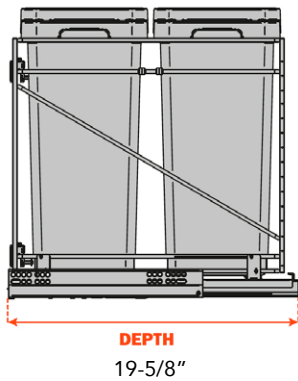

<u>Code</u>	<u>Description</u>	<u>List/ea</u>
QPAM12-1C	Single 35 Qt, 12"W Base pull-out	$ 153
QPAM15-2C	Double 32 Qt, 15"W " "	200
QPAM21-2C	Double 35 Qt, 21"W " "	265