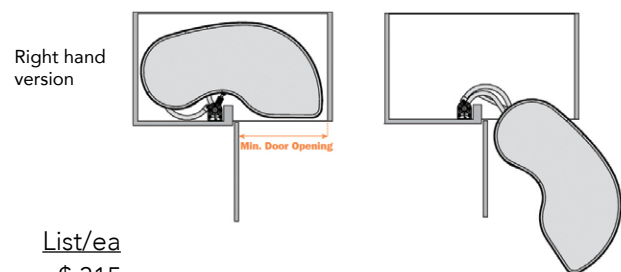

**SALICE** KITCHEN SPACE ORGANIZERS

**Fly Moon**

- Shelves pull out independently
- Easy to Install
- Height adjustable shaft: 26" - 32"
- Maple melamine tray bottoms with Champagne railing
- Load Cap: 44 lbs /shelf
- Order Shelf set and hardware separately, choose Right or Left
- Standard and Soft Close versions available

Code	Hand	Min. Opening	Depth	Width	26" - 32"
FLY40CH-R	RH	13-5/8"	16-1/32"	29"	
FLY40CH-L	LH	13-5/8"	16-1/32"	29"	
FLY45CH-R	RH	16"	17-3/8"	32-3/16"	
FLY45CH-L	LH	16"	17-3/8"	32-3/16"	

**YouTube** See video at MacMurrayPacific.com

Order 1 Shelf Set & 1 Hardware Set

Code	Description	List/ea
FLY40CH-L	2 shelf set, Fly Moon, 29" W, LH	\$ 315
FLY40CH-R	2 shelf set, Fly Moon, 29" W, RH	315
FLY45CH-L	2 shelf set, Fly Moon, 32" W, LH	315
FLY45CH-R	2 shelf set, Fly Moon, 32" W, RH	315
FLY-LH	Standard Hdwr Set, LH	340
FLY-RH	Standard Hdwr Set, RH	340
FLY-LH-SC	Soft Close Hdwr Set, LH	445
FLY-RH-SC	Soft Close Hdwr Set, RH	445

**SALICE** KITCHEN SPACE ORGANIZERS

**Smart Corner - Soft Close, Rear Shelves Slide Out**

- Easy to Install
- Min door opening: 17", Height min: 22-3/8"
- Soft Close, Full Extension, opens in one movement
- For Frameless Cabinets
- Load Cap: Back shelves: 44 lbs, front shelves: 22 lbs.
- Maple melamine bottoms with Champagne railing