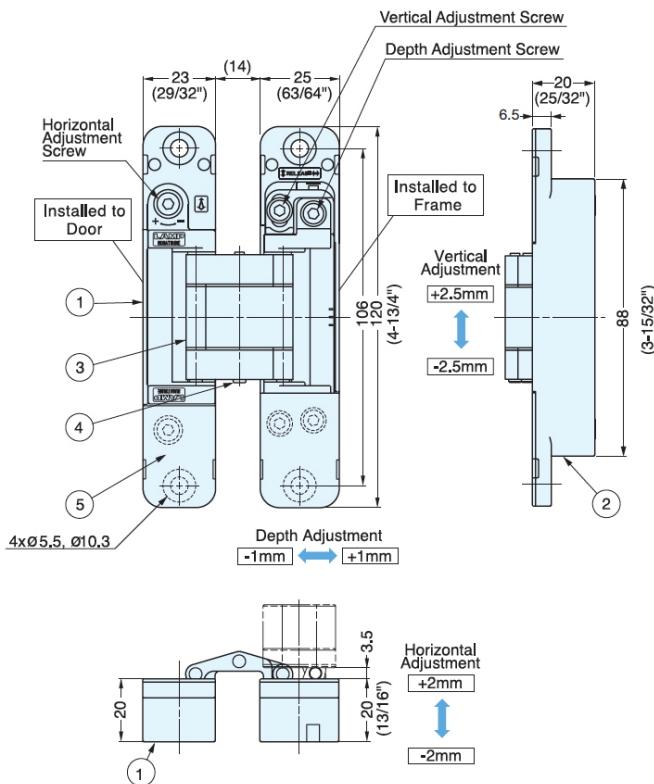

## 3-Way Adjustable Concealed Hinges

HES3D-120: for 29mm Thick Doors (1-1/8") min.

Sales Bulletin  
March 2018

**Due late March**

Dull Nickel

Dull Chrome

Matte Black

- 3-Way Adjustment:
  - Horizontal: -2 ~ +2mm
  - Vertical: -2.5 ~ +2.5mm
  - Depth: -1 ~ +1mm
- Max Door Weight:
  - 66 lbs/ 2 hinges
  - 88 lbs/ 3 hinges
- Min Door Thickness: 29mm (1-1/8")
- Easy Installation and adjustment
- Cover hides all screw heads for clean appearance
- Available in Dull Chrome, Dull Nickel, and Black

### Dimensions

### Bore Dimensions

Code	Finish	List/ea
HES3D-120DC	Dull Chrome	\$ 75
HES3D-120DN	Dull Nickel	75
HES3D-120BL	Matte Black	75
HES3D-120-TMP	Plastic Template	55