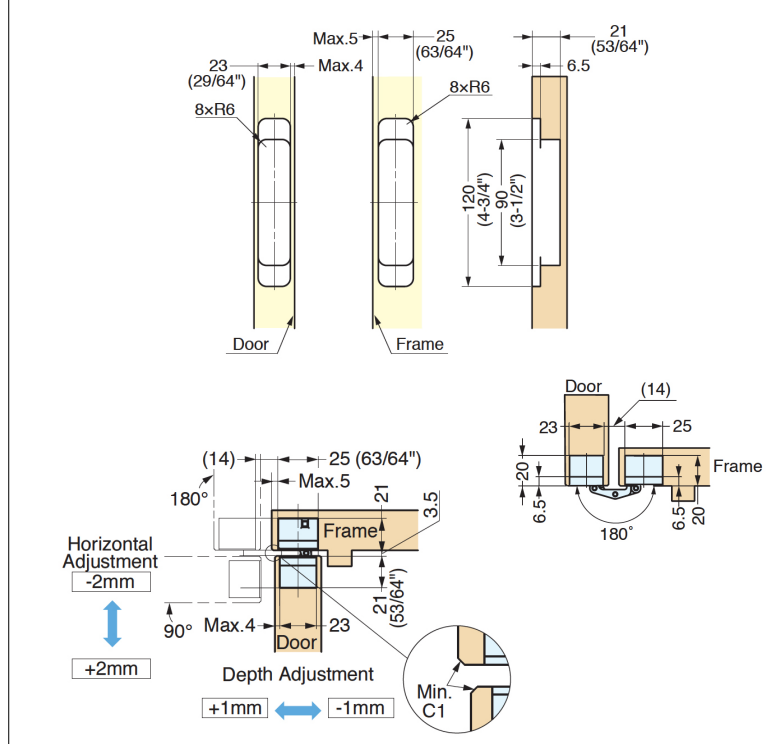

## 3-Way Adjustable Concealed Hinges

HES3D-120: for 29mm Thick Doors (1-1/8") min.

Sales Bulletin  
March 2018

**Due late March**

Dull Nickel

Dull Chrome

Matte Black

- 3-Way Adjustment:
  - Horizontal: -2 ~ +2mm
  - Vertical: -2.5 ~ +2.5mm
  - Depth: -1 ~ +1mm
- Max Door Weight:
  - 66 lbs/ 2 hinges
  - 88 lbs/ 3 hinges
- Min Door Thickness: 29mm (1-1/8")
- Easy Installation and adjustment
- Cover hides all screw heads for clean appearance
- Available in Dull Chrome, Dull Nickel, and Black

### Dimensions

### Bore Dimensions

Code	Finish	List/ea
HES3D-120DC	Dull Chrome	\$ 75
HES3D-120DN	Dull Nickel	75
HES3D-120BL	Matte Black	75
HES3D-120-TMP	Plastic Template	55