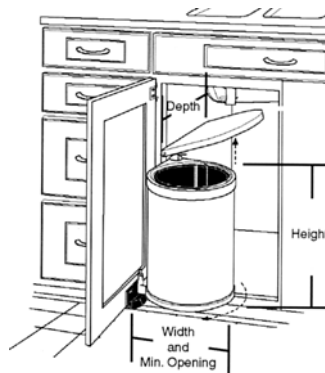

## Built-In Waste Containers

Now in Stainless Steel finish

- Stainless Steel 15 liter (3.96 Gal) container
- Conveniently accessible under the kitchen or vanity sink
- Lid rises as the container pivots out
- Features an inner polymer container with built-in handle for easy removal
- Can be installed on both a right or left hand door

Dimensions: 13-3/8" W x 11-7/8" D x 18-1/2" H  
Minimum opening: 13-3/4"

Code	Description	List/ea
8-010314-15	Pivot-Out Waste Bin, Stainless Steel	\$ 116.79

## Built-In Waste Container - White Lacquer Finish

Page 1642 MP Catalog

8-010412-15  
For under kitchen or vanity sinks

White Lacquer 15 liter container. When the door is open, the lid opens and the container moves out for total accessibility. When the door is closed, the container swings back in and the lid closes automatically. Features an inner polymer container with built-in handle for easy removal.

Dimensions: 13-3/8" W x 11-7/8" D x 18-1/2" H  
Minimum opening: 13-3/4"

Code	Description	List/ea
8-010412-15	Pivot-Out Waste Bin, White Lacquer	\$ 93.44