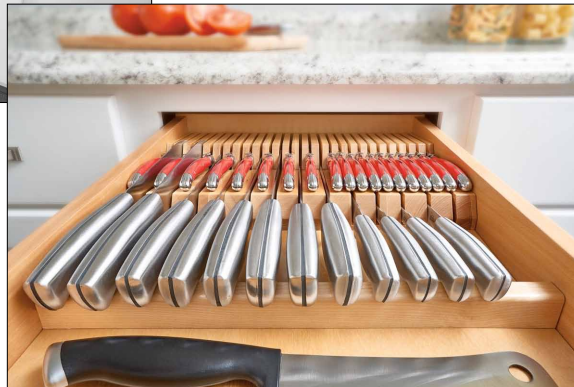

Sales Bulletin
Feb 2017

Double Knife Block Insert - 55 Slots!
Trimnable Wood

4WDKB-1

- Trim to Fit: designed for drawers from 12-1/2" to 18-1/2" in width
- Hilt rest that keeps knives straight and provides ample finger space for easy removal

- 55 Knife slots
- Additional storage compartments for cleavers and utensils

Code
4WDKB-1

Description
Trimnable Wood Double Knife Block Insert
18-1/2" W x 22" D x 2" H

List/ea
\$ 79.12